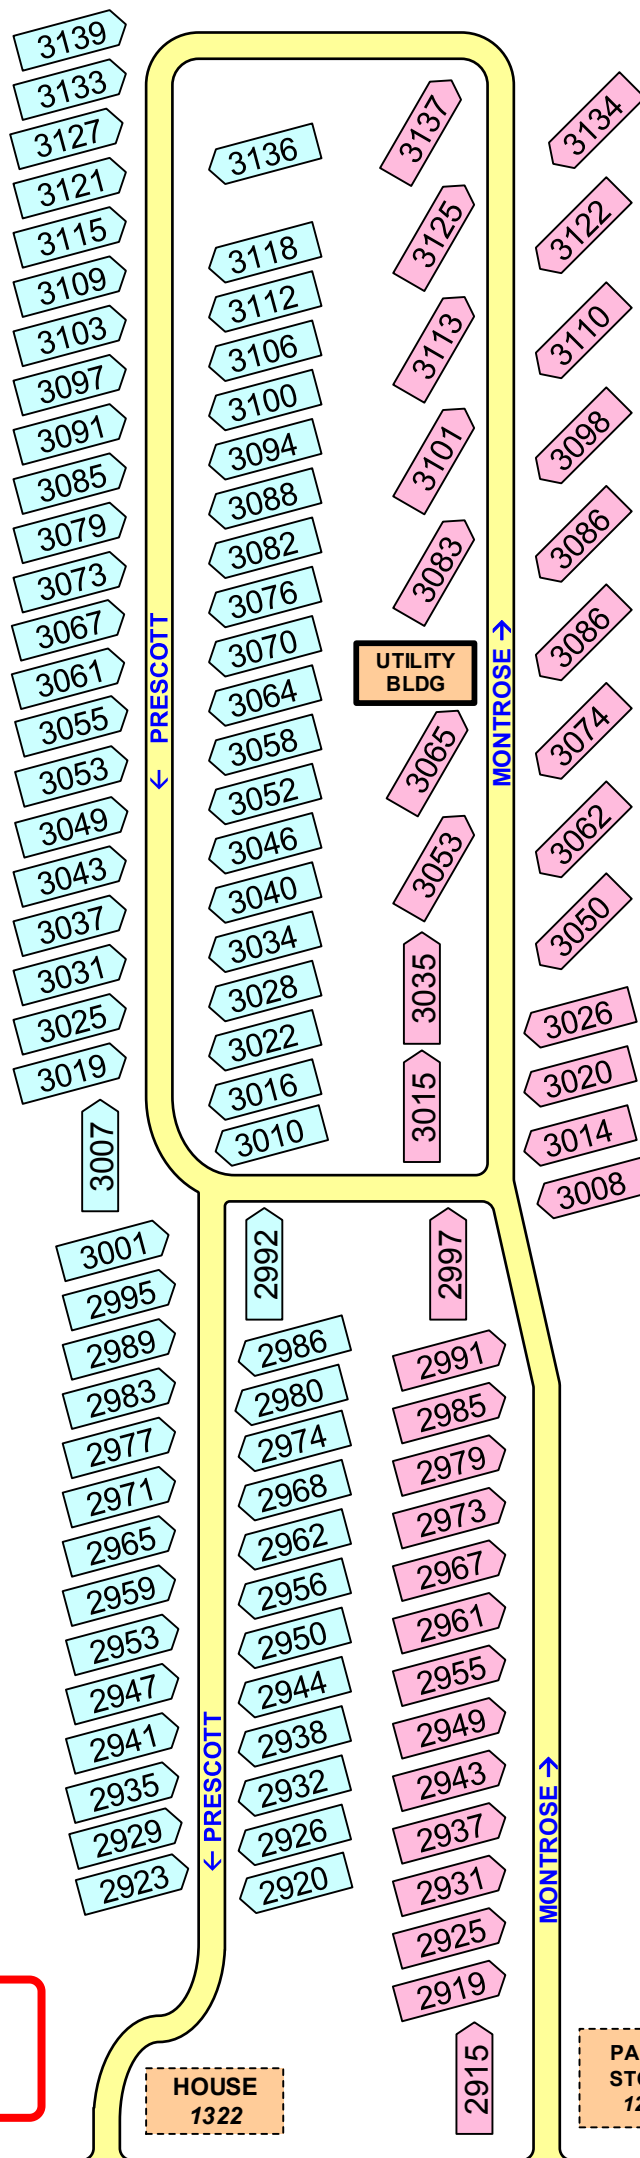

Map Scale: 1/2 Mile - 2640 Feet

Maps By Wagner 3/11/2015

Click anywhere in the Pink to go back to the MAIN MAP

Superior	
2	<b>1</b>
Ypsi Twp	
11	12
Van Buren	

# Elmcrest Trailer Park

1320 Ridge Rd.

**These numbers represent LOT NUMBERS.**  
**There may or may not be homes on the lots.**

Click anywhere in the Pink to go back to the MAIN MAP

Click anywhere in the Pink to go back to the GRID 1

**AMA** Superior Twp. Ypsilanti City

**BREAKOUT MAP**

**1a**  
Ypsi Twp

← Mott Rd. **RIDGE ROAD** E. Clark Rd. →

APPLERIDGE

E. Clark